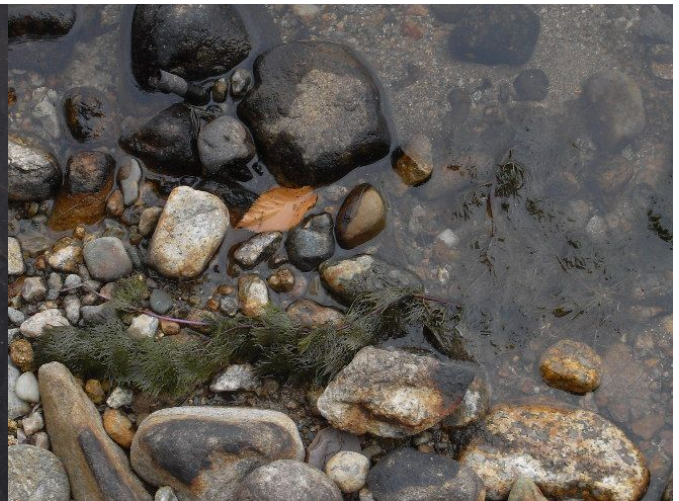

Known distribution of *Cabomba caroliniana* at Weymouth Great Pond, Weymouth

First noticed in vegetative stage in September 2009

Stagnate lagoon on the eastern shore completely overtaken by fanwort (Summer 2010)

Flowering fanwort

A fanwort chunk at the pond margin (at point A, spot not infested as of today)